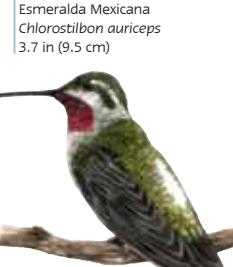

Northern Rough-winged Swallow
Golondrina Aliaserrada
Stelgidopteryx serripennis
5-5.5 in (12.5-14 cm)

Broad-billed Hummingbird
Colibrí Pico Ancho
Cyanthus latirostris
3.5-4 in (9-10 cm)

Mexican Woodnymph
Ninfa Mexicana
Thalurania ridgwayi
3.5-4 in (9-10 cm)

Sinaloa Wren
Saltapared Sinaloaense
Thryophilus sinaloa
5-5.5 in (12.5-14 cm)

White-collared Swift
Vencejo Cuello Blanco
Streptoprocne zonaris
8-8.5 in (20.5-21.5 cm)

Vaux's Swift
Vencejo de Vaux
Chaetura vauxi
4-4.5 in (10-11.5 cm)

Cinnamon Hummingbird
Colibrí Canelo
Amazilia rutila
4-4.5 in (10-11.5 cm)

Berylline Hummingbird
Colibrí Berilo
Amazilia beryllina
3.7-4 in (9.5-10 cm)

Golden-crowned Emerald
Esmeralda Mexicana
Chlorostilbon auriceps
3.7 in (9.5 cm)