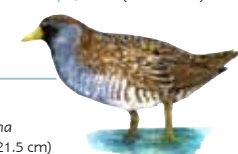

American Coot
Gallarreta Americana
Fulica americana
14-16 in (35.5-40.5 cm)

Roseate Spoonbill
Espátula Rosada
Platalea ajaja
28-31 in (71-79 cm)

White-faced Ibis
Ibis Cara Blanca
Plegadis chihi
20-24 in (51-61 cm)

White Ibis
Ibis Blanco
Eudocimus albus
21-25 in (53.5-63.5 cm)

Great Blue Heron
Garza Azul Ceniza
Ardea herodias
40-50 in
(101.5-127 cm)

Snowy Egret
Garza Nivea
Egretta thula
19-23 in (48.5-58.5 cm)

Yellow-crowned Night-Heron
Pedrete Corona-Clara
Nyctanassa violacea
20-23 in (51-58.5 cm)

Great Egret
Garza Grande
Ardea alba
33-39 in (84-99 cm)

Cattle Egret
Garza Ganadera
Bubulcus ibis
18-21 in (45.5-53 cm)

Tricolored Heron
Garceta Tricolor
Egretta tricolor
22-26 in (56-66 cm)

Little Blue Heron
Garceta Azul
Egretta caerulea
20-24 in (51-61 cm)

Boat Billed Heron
Garza Cucharón
Cochlearius cochlearius
18-21 in (45.5-53 cm)

Green Heron
Garza Verde
Butorides virescens
15-17 in (38-43 cm)

Sora
Polluela Sora
Porzana carolina
8-8.5 in (20.5-21.5 cm)