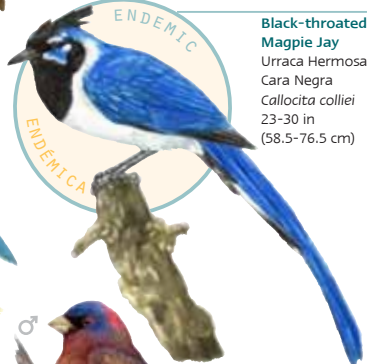

Bronzed Cowbird
Tordo Ojo Rojo
Molothrus aeneus
7.5-8.5 in (19-21.5 cm)

Flammulated Flycatcher
Copetón Jaspeado
Deltarhynchus flammulatus
6-6.5 in (15-16.5 cm)

Vermillion Flycatcher
Mosquero Cardenal
Pyrocephalus rubinus
5-5.7 in (12.5-14.5 cm)

Brown Crested Flycatcher
Copetón Tirano
Myiarchus tyrannulus
8-9.2 in (20.5-23.5 cm)

Masked Tityra
Tityra enmascarada
Tityra semifasciata
8.5-9.5 in (21.5-24 cm)

Tropical Kingbird
Tirano Tropical
Tyrannus melancholicus
7.8-9.3 in (19.5-23.5 cm)

Sulphur-bellied Flycatcher
Papamoscas Vientre Amarillo
Myiodynastes luteiventris
7.5-8.5 in (19-21.5 cm)

Social Flycatcher
Luis Gregario
Myiozetetes similis
6.7-7.2 in (17-18.5 cm)

Great Kiskadee
Luis Bienteveo
Pitangus sulphuratus
9-10 in (23-25.5 cm)

Bright-rumped Attila
Attila
Attila spadiceus
7.8-8.5 in (19.5-21.5 cm)

San Blas Jay
Chara de San Blas
Cyanocorax sanblasianus
12.5-13.5 in (32-34.5 cm)

Orange-breasted Bunting
Colorín Pecho Naranja
Passerina leclancherii
4.5-5 in (11.5-12.5)