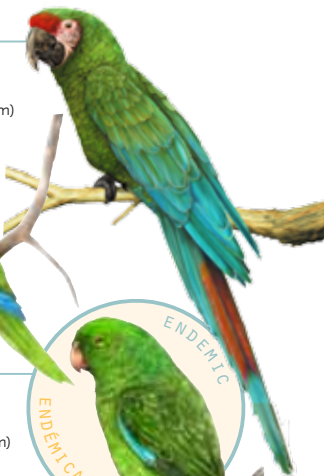

Stripe-headed Sparrow
Zacatonero Cabeza Rayada
Peucaea ruficauda
6-7.7 in (15-19.5 cm)

Lark Sparrow
Gorrion Arlequin
Chondestes grammacus
6.6.5 in (15-16.5 cm)

Warbling Vireo
Vireo Gorjeador
Vireo gilvus
4.7-5.2 in (12-13 cm)

Lesser Goldfinch
Dominico Dorso Oscuro
Spinus psaltria
4-4.5 in (10-11.5 cm)

House Finch
Gorrion Mexicano
Haemorhous mexicanus
5.5-6.3 in (14-15.5 cm)

Golden Vireo
Vireo Dorado
Vireo hypochryseus
4.7-5.2 in (12-13 cm)

Yellow-green Vireo
Vireo Amarillo Verdoso
Vireo flavoviridis
5.5-6 in (14-15 cm)

Military Macaw
Guacamaya Verde
Ara militaris
27-30 in (68.5-76 cm)

Orange-fronted Parakeet
Perico Frente Naranja
Aratinga canicularis
9-10 in (23-25.5 cm)