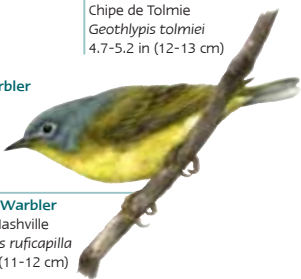

Bright-rumped Attila
Attila
Attila spadiceus
7.8-8.5 in (19.5-21.5 cm)

San Blas Jay
Chara de San Blas
Cyanocorax sanblasianus
12.5-13.5 in (32-34.5 cm)

Orange-crowned Warbler
Chipe Corona Anaranjada
Oreothlypis celata
4.6-5 in (11.5-12.5 cm)

Yellow-rumped Warbler
Chipe Coronado
Setophaga coronata
5-5.5 in (13-14 cm)

MacGillivray's Warbler
Chipe de Tolmie
Geothlypis tolmiei
4.7-5.2 in (12-13 cm)

Orange-breasted Bunting
Colorín Pecho Naranja
Passerina leclancherii
4.5-5 in (11.5-12.5)

Black-throated Magpie Jay
Urraca Hermosa
Cara Negra
Calocitta colliei
23-30 in (58.5-76.5 cm)

American Redstart
Chipe Flameanta
Setophaga ruticilla
4.7-5.2 in (12-13 cm)

Nashville Warbler
Chipe de Nashville
Oreothlypis ruficapilla
4.3-4.7 in (11-12 cm)