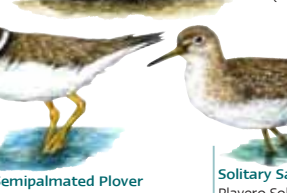

Great Egret
Garza Grande
Ardea alba
33-39 in (84-99 cm)

Cattle Egret
Garza Ganadera
Bubulcus ibis
18-21 in (45.5-53 cm)

Tricolored Heron
Garceta Tricolor
Egretta tricolor
22-26 in (56-66 cm)

Little Blue Heron
Garceta Azul
Egretta caerulea
20-24 in (51-61 cm)

Boat Billed Heron
Garza Cucharón
Cochlearius cochlearius
18-21 in (45.5-53 cm)

Green Heron
Garza Verde
Butorides virescens
15-17 in (38-43 cm)

Sora
Polluela Sora
Porzana carolina
8-8.5 in (20.5-21.5 cm)

Wood Stork
Cigüeña Americana
Mycteria americana
35-40 in (89-101.5 cm)

Laughing Gull
Gaviota Reidora
Leucophaeus atricilla
15-17 in (38-43 cm)

Heermann's Gull
Gaviota de Heermann
Larus heermanni
18-20 in (45.5-50.5 cm)

Bonaparte's Gull
Gaviota de Bonaparte
Chroicocephalus philadelphia
13-13.5 in (33-34.5 cm)

Least Tern
Charrán Menor
Sternula antillarum
8-9 in (20.5-23 cm)

Common Tern
Charrán Común
Sterna hirundo
11.5-12.5 in (29-31.5 cm)