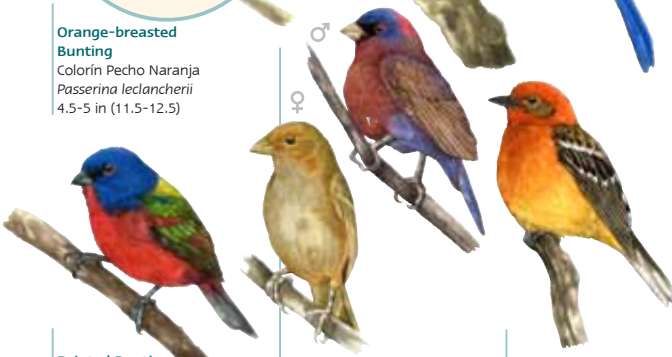

Brown Crested Flycatcher
Copetón Tirano
Myiarchus tyrannulus
8-9.2 in (20.5-23.5 cm)

Painted Bunting
Colorín Siete Colores
Passerina ciris
4.8-5.3 in (12-13 cm)

Varied Bunting
Colorín Morado
Passerina versicolor
4.5-5 in (11.5-12.5 cm)

Flame-colored Tanager
Tángara Dorso Rayado
Piranga bidentata
7-7.5 in (18-19 cm)