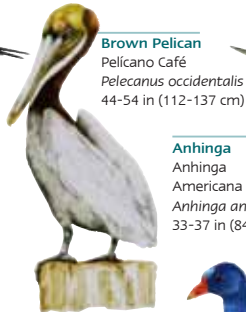

Northern Shoveler
Pato Cucharón Norteño
Anas clypeata
17-20 in (43-50.5 cm)

Blue-winged Teal
Cerceta Aliazul
Anas discors
15-16 in (30-40.5)

Fulvous Whistling Duck
Pijiji Canelo
Dendrocygna bicolor
19-21 in
(48.5- 53.5 cm)

Least Grebe
Zambullidor Menor
Tachybaptus dominicus
8.5-9.5 in (21.5-24 cm)

Magnificent Frigatebird
Fragata Magnífica
Fregata magnificens
35-42 in (89-107 cm)

Neotropical Cormorant
Cormorán Neotropical
Phalacrocorax brasilianus
25-27 in (63.5-68.5 cm)

Black-necked Stilt
Candelero Americano
Himantopus mexicanus
14-16 in (35.5-40.5 cm)

Brown Pelican
Pelicano Café
Pelecanus occidentalis
44-54 in (112-137 cm)

Anhinga
Anhinga
Americana
Anhinga anhinga
33-37 in (84-94 cm)

Northern Jacana
Jacana Norteña
Jacana spinosa
8.5-9.5 in (21.5-24 cm)

Purple Gallinule
Gallineta Morada
Porphyrio martinicus
12-13 in (30.5-33 cm)

Common Moorhen
Gallineta Común
Gallinula galeata
13-14 in (33-35.5 cm)